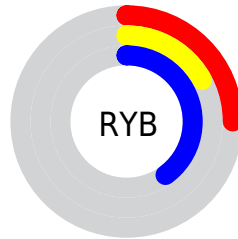

- Red (25%)
- Yellow (17%)
- Blue (40%)