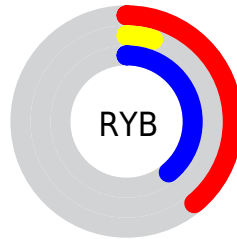

- Red (39%)
- Yellow (5%)
- Blue (39%)