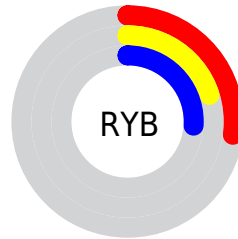

## Conversions Part 2

<b>Format</b>	<b>Color</b>
<b>R<sub>YB</sub></b>	69, 52, 66
Decimal	4535362
CIE Lab	24.00, 10.46, -5.78
CIE LCh	24, 11.952, 331.064
Yxy	4.1002, 0.3222, 0.2841
Android (android.graphics.Color)	4282725442 (0xFF453442)
YUV	58.6790, 3.6093, 9.0515
Hunter-Lab	20.2490, 5.5580, -2.4695

# Details

The CIELCh color **24, 11.952, 331.064** is a dark color, and the websafe version is hex **333333**. A complement of this color would be **27, 11.911, 148.190**, and the grayscale version is **25, 0.004, 296.813**.

A 20% lighter version of the original color is **44, 11.604, 330.266**, and **4, 12.406, 330.758** is the 20% darker color. If you saturate the color by 10%, you get **22, 16.778, 331.643**, and if you desaturate by 10%, it is **26, 7.084, 330.495**.

# Distribution

Red (27%)

Green (20%)

Blue (26%)

Red (27%)

Yellow (20%)

Blue (26%)

Cyan (0%)