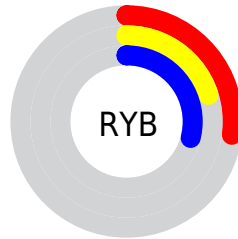

## Conversions Part 2

<b>Format</b>	<b>Color</b>
<b>R<sub>YB</sub></b>	70, 50, 75
Decimal	4600395
CIE <sub>Lab</sub>	24.00, 14.26, -11.91
CIE <sub>LCh</sub>	24, 18.579, 320.135
Yxy	4.1002, 0.3045, 0.2524
Android (android.graphics.Color)	4282790475 (0xFF46324B)
YUV	58.8300, 7.9718, 9.7961
Hunter-Lab	20.2490, 8.1673, -6.9062

# Details

The CIELCh color  $[24, 18.579, 320.135]$  is a dark color, and the websafe version is hex  $333366$ . A complement of this color would be  $[30, 18.328, 137.234]$ , and the grayscale version is  $[25, 0.004, 296.813]$ .

A 20% lighter version of the original color is  $[44, 18.386, 320.182]$ , and  $[4, 18.365, 321.045]$  is the 20% darker color. If you saturate the color by 10%, you get  $[22, 24.140, 320.514]$ , and if you desaturate by 10%, it is  $[26, 12.955, 319.735]$ .

# Distribution

Red (27%)

Green (20%)

Blue (29%)

Red (27%)

Yellow (20%)

Blue (29%)

Cyan (7%)