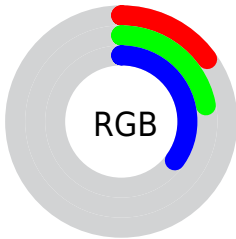

Distribution

- Red (15%)
- Green (22%)
- Blue (35%)