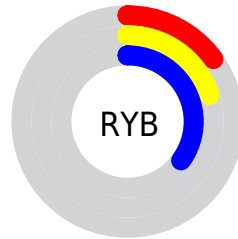

## Conversions Part 2

<b>Format</b>	<b>Color</b>
<b>R<sub>YB</sub></b>	39, 52, 90
Decimal	2570586
CIE <sub>Lab</sub>	24.00, 3.65, -22.03
CIE <sub>LCh</sub>	24, 22.325, 279.401
Yxy	4.1002, 0.2243, 0.2216
Android (android.graphics.Color)	4280760666 (0xFF27395A)
YUV	55.3800, 17.0677, -14.3653
Hunter-Lab	20.2490, 1.1447, -15.8477

# Details

The CIELCh color **24, 22.325, 279.401** is a dark color, and the websafe version is hex **003366**. A complement of this color would be **32, 22.724, 82.525**, and the grayscale version is **23, 0.004, 296.813**.

A 20% lighter version of the original color is **44, 22.025, 278.884**, and **4, 21.893, 285.219** is the 20% darker color. If you saturate the color by 10%, you get **22, 26.469, 282.099**, and if you desaturate by 10%, it is **26, 18.257, 277.034**.

# Distribution

-  Red (15%)
-  Green (22%)
-  Blue (35%)

-  Red (15%)
-  Yellow (20%)
-  Blue (35%)

-  Cyan (57%)
-  Magenta (37%)
-  Yellow (0%)
-  Black (65%)

-  Cyan (85%)
-  Magenta (78%)
-  Yellow (65%)