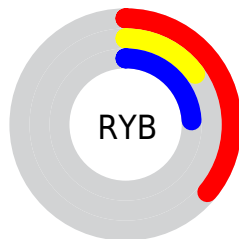

## Conversions Part 2

Format	Color
<a href="#">RYB</a>	<a href="#">93, 39, 61</a>
Decimal	<a href="#">6104893</a>
CIELab	<a href="#">24.00, 27.37, -2.04</a>
CIELCh	<a href="#">24, 27.442, 355.747</a>
Yxy	<a href="#">4.1002, 0.4033, 0.2727</a>
Android (android.graphics.Color)	<a href="#">4284294973 (0xFF5D273D)</a>
YUV	<a href="#">57.6540, 1.6496, 30.9984</a>
Hunter-Lab	<a href="#">20.2490, 18.0110, -0.0895</a>

# Details

The CIELCh color  $24, 27.442, 355.747$  is a dark color, and the websafe version is hex  $663333$ . A complement of this color would be  $35, 24.927, 162.957$ , and the grayscale version is  $24, 0.004, 296.813$ .

A 20% lighter version of the original color is  $44, 27.549, 355.644$ , and  $5, 23.901, 359.623$  is the 20% darker color. If you saturate the color by 10%, you get  $22, 31.527, 357.737$ , and if you desaturate by 10%, it is  $26, 22.921, 354.110$ .

# Distribution

- Red (36%)
- Green (15%)
- Blue (24%)

- Red (36%)
- Yellow (15%)
- Blue (24%)

- Cyan (0%)
- Magenta (58%)
- Yellow (34%)
- Black (64%)

- Cyan (64%)
- Magenta (85%)
- Yellow (76%)