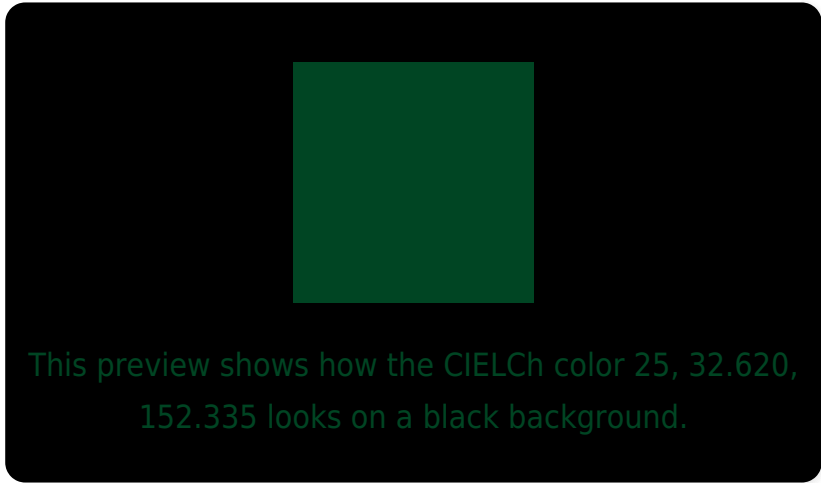

Black Background

Color Contrast Check

Large Text (above 18pt) WCAG AA × Fail

Any Text WCAG AA × Fail

Large Text (above 18pt) WCAG AAA × Fail

Any Text WCAG AAA × Fail

If you want to check with other color combinations, try the [Color Contrast Checker](#).