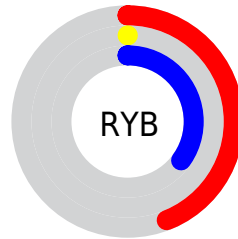

- Red (44%)
- Yellow (0%)
- Blue (35%)