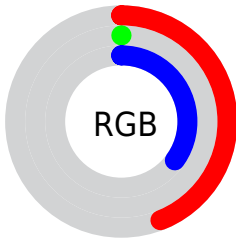

Distribution

- Red (44%)
- Green (0%)
- Blue (35%)