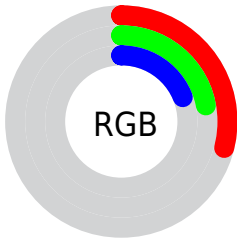

Distribution

- Red (29%)
- Green (22%)
- Blue (19%)