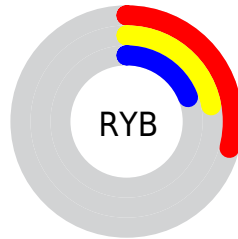

## Conversions Part 2

Format	Color
<a href="#">RYB</a>	<a href="#">74, 57, 49</a>
Decimal	<a href="#">4863793</a>
CIELab	<a href="#">25.00, 7.45, 7.03</a>
CIELCh	<a href="#">25, 10.242, 43.324</a>
Yxy	<a href="#">4.4155, 0.3747, 0.3483</a>
Android (android.graphics.Color)	<a href="#">4283053873 (0xFF4A3731)</a>
YUV	<a href="#">59.9970, -5.4215, 12.2806</a>
Hunter-Lab	<a href="#">21.0130, 3.5797, 4.8005</a>

# Details

The CIELCh color **25, 10.242, 43.324** is a dark color, and the websafe version is hex **333333**. A complement of this color would be **28, 8.372, 226.294**, and the grayscale version is **25, 0.004, 296.813**.

A 20% lighter version of the original color is **45, 10.095, 44.561**, and **5, 10.141, 45.622** is the 20% darker color. If you saturate the color by 10%, you get **23, 13.773, 43.290**, and if you desaturate by 10%, it is **27, 6.948, 43.478**.

# Distribution

-  Red (29%)
-  Green (22%)
-  Blue (19%)

-  Red (29%)
-  Yellow (22%)
-  Blue (19%)

-  Cyan (0%)
-  Magenta (26%)
-  Yellow (34%)
-  Black (71%)

-  Cyan (71%)
-  Magenta (78%)
-  Yellow (81%)