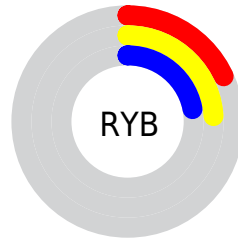

## Conversions Part 2

<b>Format</b>	<b>Color</b>
<b>RYB</b>	47, 62, 55
Decimal	3554863
CIELab	25.00, -6.66, 8.14
CIElCh	25, 10.516, 129.284
Yxy	4.4155, 0.3256, 0.3844
Android (android.graphics.Color)	4281744943 (0xFF363E2F)
YUV	57.8980, -5.3727, -3.4185
Hunter-Lab	21.0130, -5.0020, 5.3109

# Details

The CIELCh color **25, 10.516, 129.284** is a dark color, and the websafe version is hex **333333**. A complement of this color would be **21, 10.800, 311.181**, and the grayscale version is **24, 0.004, 296.813**.

A 20% lighter version of the original color is **45, 10.102, 128.455**, and **5, 10.017, 131.344** is the 20% darker color. If you saturate the color by 10%, you get **25, 14.831, 128.864**, and if you desaturate by 10%, it is **25, 6.174, 129.696**.

# Distribution

Red (21%)

Green (24%)

Blue (18%)

Red (18%)

Yellow (24%)

Blue (22%)

Cyan (13%)