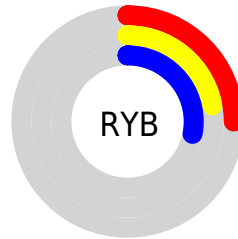

## Conversions Part 2

<b>Format</b>	<b>Color</b>
<a href="#">RYB</a>	<a href="#">64, 56, 72</a>
Decimal	<a href="#">4208712</a>
CIELab	<a href="#">25.00, 7.17, -8.54</a>
CIELCh	<a href="#">25, 11.151, 309.993</a>
Yxy	<a href="#">4.4155, 0.2971, 0.2775</a>
Android (android.graphics.Color)	<a href="#">4282398792 (0xFF403848)</a>
YUV	<a href="#">60.2160, 5.8095, 3.3186</a>
Hunter-Lab	<a href="#">21.0130, 3.3931, -4.3927</a>

# Details

The CIELCh color **25, 11.151, 309.993** is a dark color, and the websafe version is hex **333333**. A complement of this color would be **30, 10.853, 128.173**, and the grayscale version is **25, 0.004, 296.813**.

A 20% lighter version of the original color is **45, 10.812, 310.681**, and **5, 11.378, 309.464** is the 20% darker color. If you saturate the color by 10%, you get **22, 16.364, 310.460**, and if you desaturate by 10%, it is **28, 6.045, 309.549**.

# Distribution

Red (25%)

Green (22%)

Blue (28%)

Red (25%)

Yellow (22%)

Blue (28%)

Cyan (11%)