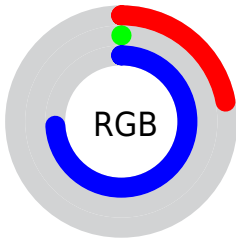

Distribution

- Red (22%)
- Green (0%)
- Blue (74%)