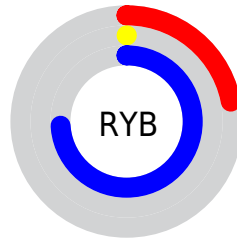

- Red (22%)
- Yellow (0%)
- Blue (74%)