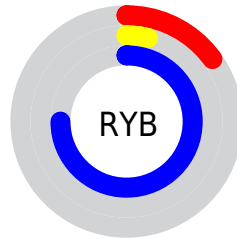

- Red (15%)
- Yellow (4%)
- Blue (75%)