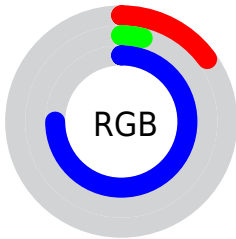

Distribution

- Red (15%)
- Green (4%)
- Blue (75%)