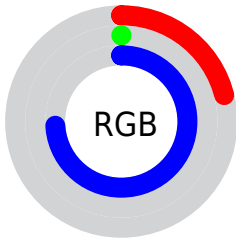

Distribution

- Red (21%)
- Green (0%)
- Blue (74%)