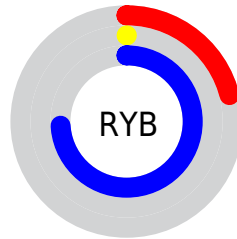

- Red (21%)
- Yellow (0%)
- Blue (74%)