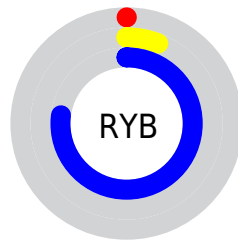

- Red (0%)
- Yellow (6%)
- Blue (77%)