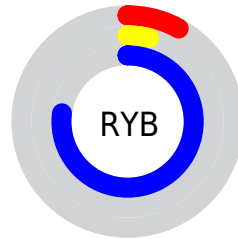

- Red (8%)
- Yellow (4%)
- Blue (77%)