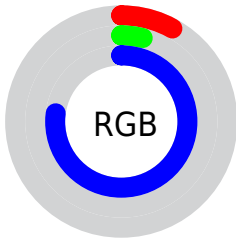

Distribution

- Red (8%)
- Green (4%)
- Blue (77%)