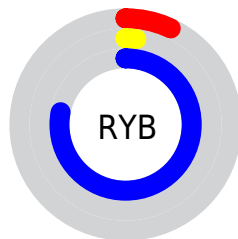

- Red (7%)
- Yellow (2%)
- Blue (78%)