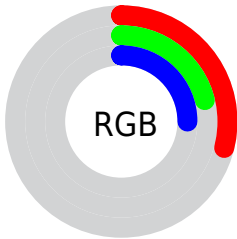

Distribution

Red (29%)

Green (21%)

Blue (25%)