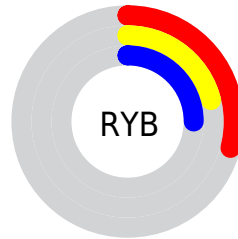

## Conversions Part 2

<b>Format</b>	<b>Color</b>
<b>R<sub>Y</sub>B</b>	74, 54, 64
Decimal	4863552
CIE Lab	25.00, 10.83, -2.74
CIE LCh	25, 11.167, 345.822
Yxy	4.4155, 0.3385, 0.2980
Android (android.graphics.Color)	4283053632 (0xFF4A3640)
YUV	61.1200, 1.4198, 11.2958
Hunter-Lab	21.0130, 5.8396, -0.4926

# Details

The CIELCh color **25, 11.167, 345.822** is a dark color, and the websafe version is hex **333333**. A complement of this color would be **29, 10.833, 161.469**, and the grayscale version is **26, 0.004, 296.813**.

A 20% lighter version of the original color is **45, 11.177, 345.113**, and **5, 10.844, 344.442** is the 20% darker color. If you saturate the color by 10%, you get **23, 15.335, 346.806**, and if you desaturate by 10%, it is **27, 6.996, 344.937**.

# Distribution

 Red (29%)

 Green (21%)

 Blue (25%)

 Red (29%)

 Yellow (21%)

 Blue (25%)

 Cyan (0%)