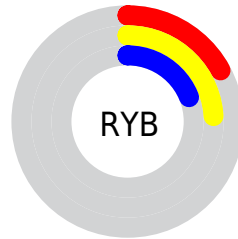

# Details

The CIELCh color **25, 11.244, 117.793** is a dark color, and the websafe version is hex **333333**. A complement of this color would be **19, 11.831, 301.137**, and the grayscale version is **24, 0.004, 296.813**.

A 20% lighter version of the original color is **45, 10.815, 117.820**, and **5, 8.890, 122.761** is the 20% darker color. If you saturate the color by 10%, you get **25, 15.211, 117.236**, and if you desaturate by 10%, it is **25, 7.221, 118.363**.

# Distribution

Red (22%)

Green (24%)

Blue (17%)

Red (17%)

Yellow (24%)

Blue (19%)

Cyan (7%)

Magenta (0%)

Yellow (28%)

Black (76%)

Cyan (78%)

Magenta (76%)

Yellow (83%)