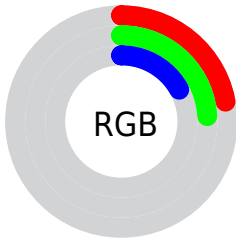

Distribution

Red (22%)

Green (24%)

Blue (17%)