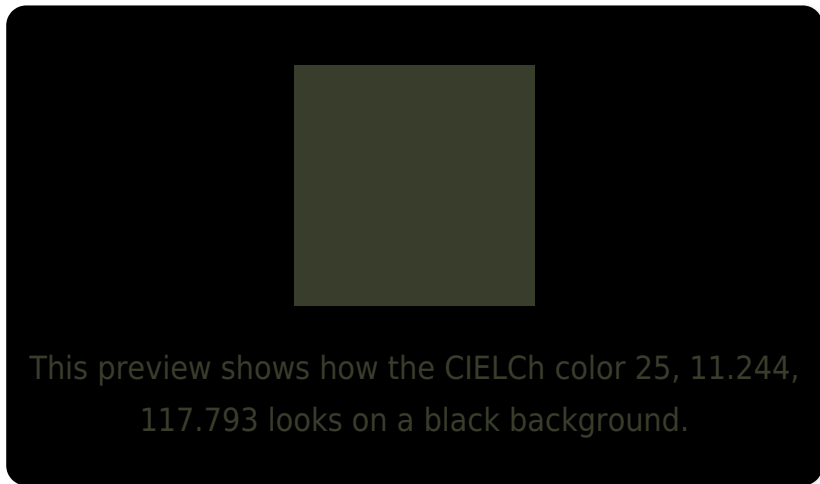

## White Background

This preview shows how the CIELCh color 25, 11.244, 117.793 looks on a white background.

# Black Background