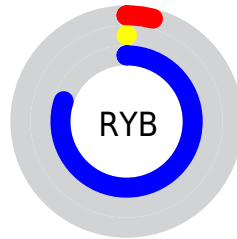

- Red (4%)
- Yellow (0%)
- Blue (80%)