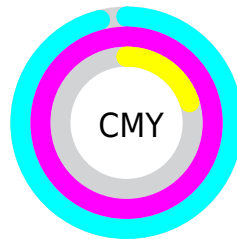

A 20% lighter version of the original color is **44, 109.033, 306.444**, and **16, 89.195, 306.287** is the 20% darker color. If you saturate the color by 10%, you get **25, 112.844, 306.410**, and if you desaturate by 10%, it is **27, 107.416, 305.644**.

# Distribution

- Red (4%)
- Green (0%)
- Blue (80%)

- Red (4%)
- Yellow (0%)
- Blue (80%)

- Cyan (95%)
- Magenta (100%)
- Yellow (0%)
- Black (20%)

- Cyan (96%)
- Magenta (100%)
- Yellow (20%)

# Brightness & Saturation Gradients

These gradients show how the CIELCh color 25, 112.867, 306.415 changes by changing the brightness by 10 percent. The first figure shows a shift by +10% for each color and the second figure -10%.