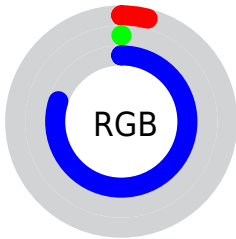

Distribution

- Red (4%)
- Green (0%)
- Blue (80%)