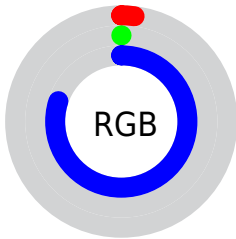

Distribution

- Red (2%)
- Green (0%)
- Blue (80%)