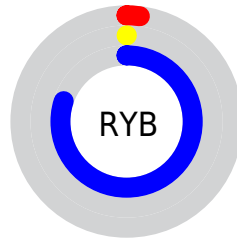

- Red (2%)
- Yellow (0%)
- Blue (80%)