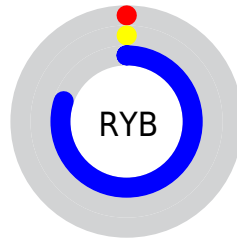

- Red (0%)
- Yellow (0%)
- Blue (80%)