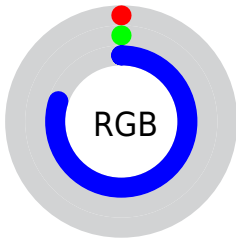

Distribution

- Red (0%)
- Green (0%)
- Blue (80%)