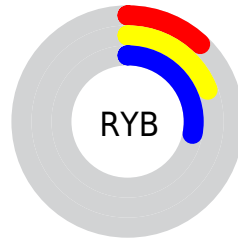

## Conversions Part 2

<b>Format</b>	<b>Color</b>
<b>R<sub>YB</sub></b>	31, 49, 71
Decimal	2048071
CIE <sub>Lab</sub>	25.00, -9.78, -7.99
CIE <sub>LCh</sub>	25, 12.631, 219.260
Yxy	4.4155, 0.2426, 0.3028
Android (android.graphics.Color)	4280238151 (0xFF1F4047)
YUV	54.9310, 7.9220, -20.9875
Hunter-Lab	21.0130, -6.7195, -3.9980

# Details

The CIELCh color **25, 12.631, 219.260** is a dark color, and the websafe version is hex **003333**. A complement of this color would be **19, 18.569, 37.740**, and the grayscale version is **23, 0.004, 296.813**.

A 20% lighter version of the original color is **45, 12.566, 217.720**, and **6, 8.500, 231.711** is the 20% darker color. If you saturate the color by 10%, you get **24, 14.125, 220.399**, and if you desaturate by 10%, it is **26, 10.864, 218.386**.

# Distribution

- Red (12%)
- Green (25%)
- Blue (28%)

- Red (12%)
- Yellow (19%)
- Blue (28%)

- Cyan (56%)
- Magenta (10%)
- Yellow (0%)
- Black (72%)

- Cyan (88%)
- Magenta (75%)
- Yellow (72%)