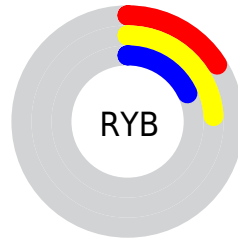

## Conversions Part 2

<b>Format</b>	<b>Color</b>
<b>RYB</b>	41, 62, 47
Decimal	3685929
CIELab	25.00, -6.86, 12.12
CIElCh	25, 13.922, 119.516
Yxy	4.4155, 0.3426, 0.4059
Android (android.graphics.Color)	4281876009 (0xFF383E29)
YUV	57.8120, -8.2883, -1.5891
Hunter-Lab	21.0130, -5.1142, 6.9914

# Details

The CIELCh color **25, 13.922, 119.516** is a dark color, and the websafe version is hex **333333**. A complement of this color would be **18, 14.786, 303.327**, and the grayscale version is **24, 0.004, 296.813**.

A 20% lighter version of the original color is **45, 13.853, 119.098**, and **5, 9.914, 129.820** is the 20% darker color. If you saturate the color by 10%, you get **25, 17.905, 119.013**, and if you desaturate by 10%, it is **25, 9.862, 120.041**.

# Distribution

Red (22%)

Green (24%)

Blue (16%)

Red (16%)

Yellow (24%)

Blue (18%)

Cyan (10%)