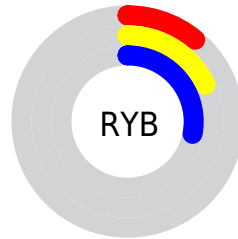

## Conversions Part 2

<b>Format</b>	<b>Color</b>
<b>R<sub>YB</sub></b>	27, 47, 71
Decimal	1785927
CIE Lab	25.00, -10.80, -8.28
CIE LCh	25, 13.609, 217.500
Yxy	4.4155, 0.2380, 0.3026
Android (android.graphics.Color)	4279976007 (0xFF1B4047)
YUV	53.7350, 8.5116, -23.4466
Hunter-Lab	21.0130, -7.2653, -4.2065

# Details

The CIELCh color **25, 13.609, 217.500** is a dark color, and the websafe version is hex **003333**. A complement of this color would be **18, 20.966, 36.887**, and the grayscale version is **23, 0.004, 296.813**.

A 20% lighter version of the original color is **45, 13.470, 216.273**, and **6, 8.500, 231.711** is the 20% darker color. If you saturate the color by 10%, you get **24, 14.952, 218.645**, and if you desaturate by 10%, it is **26, 11.972, 216.623**.

# Distribution

-  Red (11%)
-  Green (25%)
-  Blue (28%)

-  Red (11%)
-  Yellow (18%)
-  Blue (28%)

-  Cyan (62%)
-  Magenta (10%)
-  Yellow (0%)
-  Black (72%)

-  Cyan (89%)
-  Magenta (75%)
-  Yellow (72%)