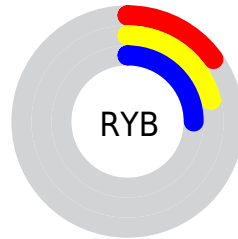

## Conversions Part 2

Format	Color
<a href="#">RYB</a>	<a href="#">37, 54, 65</a>
Decimal	<a href="#">2441526</a>
CIELab	<a href="#">25.00, -13.62, 3.40</a>
CIELCh	<a href="#">25, 14.041, 166.007</a>
Yxy	<a href="#">4.4155, 0.2781, 0.3722</a>
Android (android.graphics.Color)	<a href="#">4280631606 (0xFF254136)</a>
YUV	<a href="#">55.3740, -0.6774, -16.1140</a>
Hunter-Lab	<a href="#">21.0130, -8.7483, 3.0060</a>

# Details

The CIELCh color **25, 14.041, 166.007** is a dark color, and the websafe version is hex **003333**. A complement of this color would be **19, 15.166, 354.060**, and the grayscale version is **23, 0.004, 296.813**.

A 20% lighter version of the original color is **45, 13.990, 167.023**, and **6, 10.808, 156.570** is the 20% darker color. If you saturate the color by 10%, you get **25, 16.997, 164.875**, and if you desaturate by 10%, it is **25, 10.929, 167.035**.

# Distribution

- Red (15%)
- Green (25%)
- Blue (21%)

- Red (15%)
- Yellow (21%)
- Blue (25%)

- Cyan (43%)
- Magenta (0%)
- Yellow (17%)
- Black (75%)

- Cyan (86%)
- Magenta (75%)
- Yellow (79%)