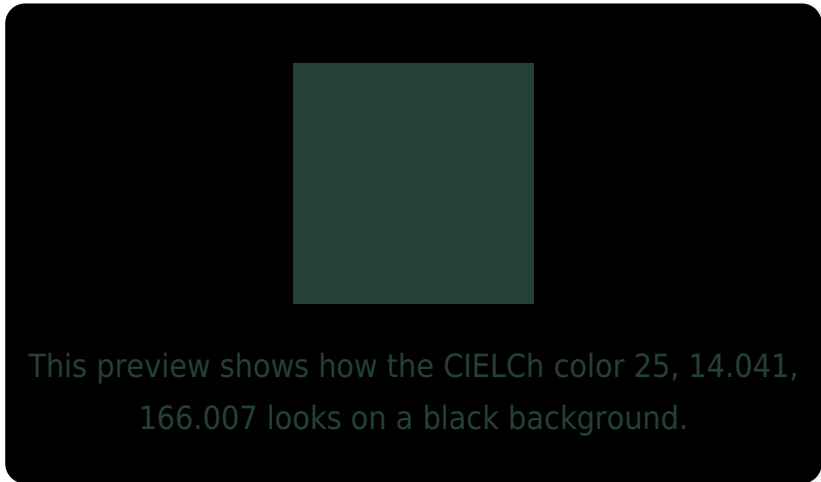

## White Background

This preview shows how the CIELCh color 25, 14.041, 166.007 looks on a white background.

# Black Background