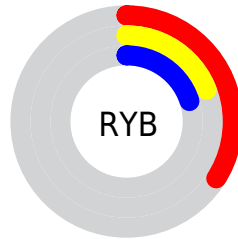

## Conversions Part 2

<b>Format</b>	<b>Color</b>
<b>R<sub>YB</sub></b>	86, 49, 51
Decimal	5648691
CIE Lab	25.00, 17.08, 5.95
CIE LCh	25, 18.088, 19.194
Yxy	4.4155, 0.4057, 0.3236
Android (android.graphics.Color)	4283838771 (0xFF563133)
YUV	60.2910, -4.5805, 22.5468
Hunter-Lab	21.0130, 10.2473, 4.2874

# Details

The CIELCh color **25, 18.088, 19.194** is a dark color, and the websafe version is hex **663333**. A complement of this color would be **34, 14.089, 192.335**, and the grayscale version is **25, 0.004, 296.813**.

A 20% lighter version of the original color is **45, 17.914, 19.919**, and **5, 18.128, 18.302** is the 20% darker color. If you saturate the color by 10%, you get **23, 22.837, 20.930**, and if you desaturate by 10%, it is **28, 13.494, 17.818**.

# Distribution

-  Red (34%)
-  Green (19%)
-  Blue (20%)

-  Red (34%)
-  Yellow (19%)
-  Blue (20%)

-  Cyan (0%)
-  Magenta (43%)
-  Yellow (41%)
-  Black (66%)

-  Cyan (66%)
-  Magenta (81%)
-  Yellow (80%)