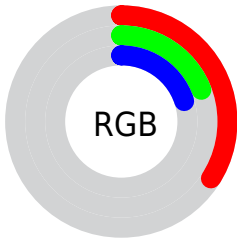

Distribution

- Red (34%)
- Green (19%)
- Blue (20%)