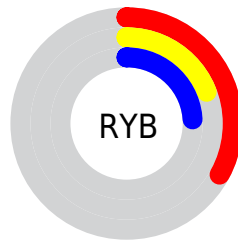

# Details

The CIELCh color **25, 17.984, 355.516** is a dark color, and the websafe version is hex **663333**. A complement of this color would be **33, 16.515, 167.298**, and the grayscale version is **26, 0.004, 296.813**.

A 20% lighter version of the original color is **45, 17.976, 356.670**, and **5, 18.140, 354.635** is the 20% darker color. If you saturate the color by 10%, you get **23, 22.286, 357.019**, and if you desaturate by 10%, it is **27, 13.585, 354.243**.

# Distribution

Red (33%)

Green (19%)

Blue (24%)

Red (33%)

Yellow (19%)

Blue (24%)

Cyan (0%)