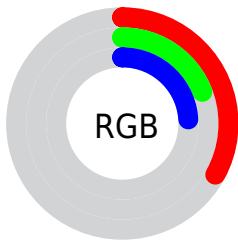

Distribution

Red (33%)

Green (19%)

Blue (24%)