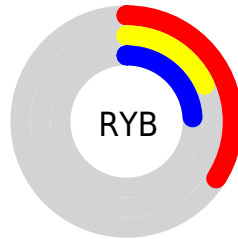

## Conversions Part 2

<b>Format</b>	<b>Color</b>
<a href="#">RYB</a>	<a href="#">86, 47, 62</a>
Decimal	<a href="#">5648190</a>
CIELab	<a href="#">25.00, 20.01, -1.69</a>
CIELCh	<a href="#">25, 20.083, 355.166</a>
Yxy	<a href="#">4.4155, 0.3768, 0.2873</a>
Android (android.graphics.Color)	<a href="#">4283838270 (0xFF562F3E)</a>
YUV	<a href="#">60.3710, 0.8031, 22.4766</a>
Hunter-Lab	<a href="#">21.0130, 12.4116, 0.1460</a>

# Details

The CIELCh color **25, 20.083, 355.166** is a dark color, and the websafe version is hex **663333**. A complement of this color would be **34, 18.405, 166.078**, and the grayscale version is **26, 0.004, 296.813**.

A 20% lighter version of the original color is **45, 19.958, 355.942**, and **5, 20.282, 355.160** is the 20% darker color. If you saturate the color by 10%, you get **23, 24.426, 356.747**, and if you desaturate by 10%, it is **27, 15.582, 353.834**.

# Distribution

- Red (34%)
- Green (18%)
- Blue (24%)

- Red (34%)
- Yellow (18%)
- Blue (24%)

- Cyan (0%)
- Magenta (45%)
- Yellow (28%)
- Black (66%)

- Cyan (66%)
- Magenta (81%)
- Yellow (76%)