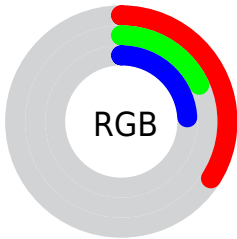

Distribution

- Red (34%)
- Green (18%)
- Blue (24%)