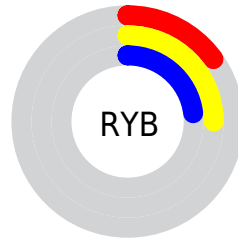

## Conversions Part 2

<b>Format</b>	<b>Color</b>
<b>R<sub>YB</sub></b>	37, 65, 59
Decimal	2834725
CIE Lab	25.00, -15.09, 14.41
CIE LCh	25, 20.865, 136.334
Yxy	4.4155, 0.3194, 0.4392
Android (android.graphics.Color)	4281024805 (0xFF2B4125)
YUV	55.2300, -8.9874, -10.7257
Hunter-Lab	21.0130, -9.4987, 7.8621

# Details

The CIELCh color **25, 20.865, 136.334** is a dark color, and the websafe version is hex **333300**. A complement of this color would be **18, 21.244, 320.031**, and the grayscale version is **23, 0.004, 296.813**.

A 20% lighter version of the original color is **45, 21.009, 136.733**, and **6, 14.818, 144.443** is the 20% darker color. If you saturate the color by 10%, you get **25, 25.511, 135.758**, and if you desaturate by 10%, it is **25, 16.080, 136.887**.

# Distribution

Red (17%)

Green (25%)

Blue (15%)

Red (15%)

Yellow (25%)

Blue (23%)

Cyan (34%)