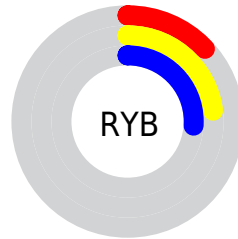

## Conversions Part 2

<b>Format</b>	<b>Color</b>
<b>R<sub>YB</sub></b>	34, 59, 66
Decimal	2245163
CIE <sub>Lab</sub>	25.00, -17.88, 10.42
CIE <sub>LCh</sub>	25, 20.694, 149.775
Yxy	4.4155, 0.2918, 0.4228
Android (android.graphics.Color)	4280435243 (0xFF22422B)
YUV	53.8100, -5.3293, -17.3734
Hunter-Lab	21.0130, -10.8856, 6.3006

# Details

The CIELCh color **25, 20.694, 149.775** is a dark color, and the websafe version is hex **003333**. A complement of this color would be **18, 20.873, 336.679**, and the grayscale version is **23, 0.004, 296.813**.

A 20% lighter version of the original color is **45, 20.193, 149.957**, and **6, 15.770, 144.443** is the 20% darker color. If you saturate the color by 10%, you get **25, 24.678, 148.670**, and if you desaturate by 10%, it is **25, 16.539, 150.751**.

# Distribution

- Red (13%)
- Green (26%)
- Blue (17%)

- Red (13%)
- Yellow (23%)
- Blue (26%)

- Cyan (48%)
- Magenta (0%)
- Yellow (35%)
- Black (74%)

- Cyan (87%)
- Magenta (74%)
- Yellow (83%)