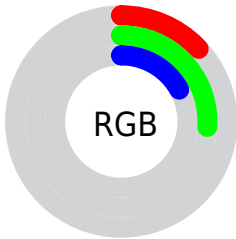

Distribution

- Red (13%)
- Green (26%)
- Blue (17%)