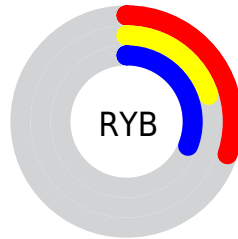

## Conversions Part 2

<b>Format</b>	<b>Color</b>
<b>R<sub>YB</sub></b>	77, 50, 78
Decimal	5059150
CIE Lab	25.00, 17.65, -12.28
CIE LCh	25, 21.501, 325.161
Yxy	4.4155, 0.3142, 0.2484
Android (android.graphics.Color)	4283249230 (0xFF4D324E)
YUV	61.2650, 8.2504, 13.7996
Hunter-Lab	21.0130, 10.6595, -7.2273

# Details

The CIELCh color  $25, 21.501, 325.161$  is a dark color, and the websafe version is hex  $663366$ . A complement of this color would be  $30, 21.464, 141.298$ , and the grayscale version is  $26, 0.004, 296.813$ .

A 20% lighter version of the original color is  $45, 21.411, 325.672$ , and  $5, 21.558, 325.387$  is the 20% darker color. If you saturate the color by 10%, you get  $23, 27.275, 325.593$ , and if you desaturate by 10%, it is  $27, 15.539, 324.702$ .

# Distribution

- Red (30%)
- Green (20%)
- Blue (31%)

- Red (30%)
- Yellow (20%)
- Blue (31%)

- Cyan (1%)
- Magenta (36%)
- Yellow (0%)
- Black (69%)

- Cyan (70%)
- Magenta (80%)
- Yellow (69%)