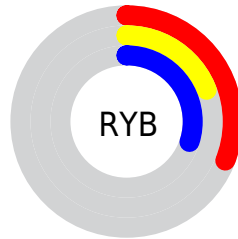

## Conversions Part 2

<b>Format</b>	<b>Color</b>
<b>R<sub>YB</sub></b>	79, 49, 76
Decimal	5189964
CIE <sub>Lab</sub>	25.00, 18.62, -11.06
CIE <sub>LCh</sub>	25, 21.656, 329.274
Yxy	4.4155, 0.3235, 0.2520
Android (android.graphics.Color)	4283380044 (0xFF4F314C)
YUV	61.0480, 7.3713, 15.7439
Hunter-Lab	21.0130, 11.3723, -6.2753

# Details

The CIELCh color **25, 21.656, 329.274** is a dark color, and the websafe version is hex **663366**. A complement of this color would be **31, 21.649, 144.704**, and the grayscale version is **26, 0.004, 296.813**.

A 20% lighter version of the original color is **45, 21.624, 329.374**, and **5, 21.690, 328.917** is the 20% darker color. If you saturate the color by 10%, you get **23, 27.093, 329.801**, and if you desaturate by 10%, it is **27, 15.996, 328.739**.

# Distribution

- Red (31%)
- Green (19%)
- Blue (30%)

- Red (31%)
- Yellow (19%)
- Blue (30%)

- Cyan (0%)
- Magenta (38%)
- Yellow (4%)
- Black (69%)

- Cyan (69%)
- Magenta (81%)
- Yellow (70%)