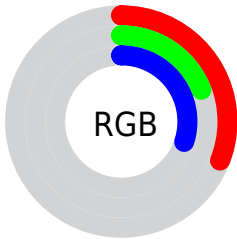

Distribution

- Red (31%)
- Green (19%)
- Blue (30%)