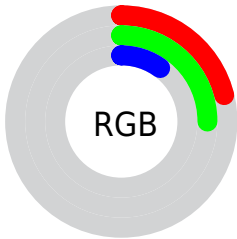

Distribution

Red (21%)

Green (25%)

Blue (10%)