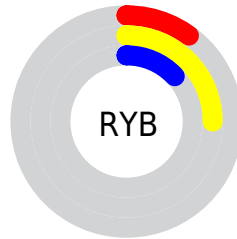

## Conversions Part 2

Format	Color
<a href="#">RYB</a>	<a href="#">25, 63, 34</a>
Decimal	<a href="#">3555097</a>
CIELab	<a href="#">25.00, -10.71, 21.80</a>
CIELCh	<a href="#">25, 24.283, 116.159</a>
Yxy	<a href="#">4.4155, 0.3668, 0.4655</a>
Android (android.graphics.Color)	<a href="#">4281745177 (0xFF363F19)</a>
YUV	<a href="#">55.9770, -15.2717, -1.7338</a>
Hunter-Lab	<a href="#">21.0130, -7.2166, 10.2204</a>

# Details

The CIELCh color **25, 24.283, 116.159** is a dark color, and the websafe version is hex **333300**. A complement of this color would be **12, 27.601, 304.071**, and the grayscale version is **24, 0.004, 296.813**.

A 20% lighter version of the original color is **45, 24.264, 116.433**, and **5, 13.016, 144.443** is the 20% darker color. If you saturate the color by 10%, you get **25, 27.775, 115.794**, and if you desaturate by 10%, it is **25, 20.527, 116.627**.

# Distribution

Red (21%)

Green (25%)

Blue (10%)

Red (10%)

Yellow (25%)

Blue (13%)

Cyan (14%)