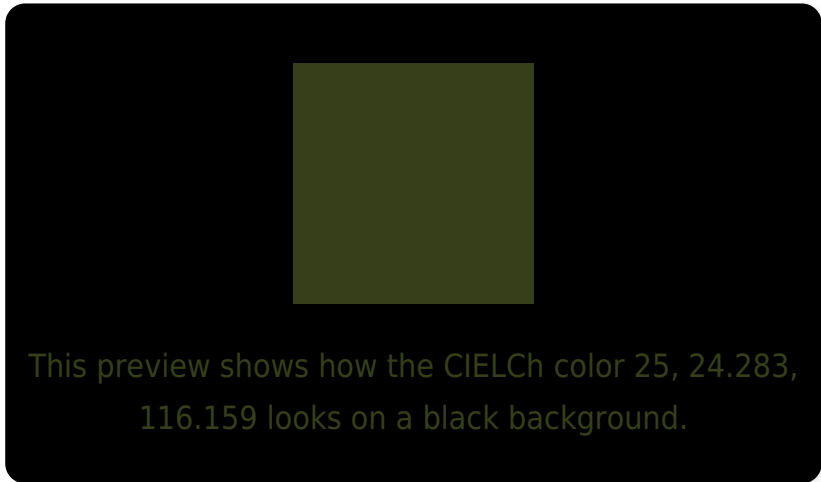

## White Background

This preview shows how the CIELCh color 25, 24.283, 116.159 looks on a white background.

# Black Background