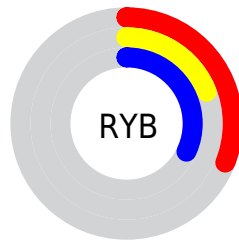

## Conversions Part 2

<b>Format</b>	<b>Color</b>
<b>R<sub>YB</sub></b>	80, 48, 82
Decimal	5255250
CIE Lab	25.00, 20.94, -14.81
CIE LCh	25, 25.650, 324.737
Yxy	4.4155, 0.3125, 0.2349
Android (android.graphics.Color)	4283445330 (0xFF503052)
YUV	61.4440, 10.1341, 16.2736
Hunter-Lab	21.0130, 13.1139, -9.2921

# Details

The CIELCh color  $25, 25.650, 324.737$  is a dark color, and the websafe version is hex  $663366$ . A complement of this color would be  $32, 25.574, 140.290$ , and the grayscale version is  $26, 0.004, 296.813$ .

A 20% lighter version of the original color is  $45, 25.826, 324.359$ , and  $5, 25.713, 325.078$  is the 20% darker color. If you saturate the color by 10%, you get  $23, 31.469, 325.136$ , and if you desaturate by 10%, it is  $27, 19.560, 324.302$ .

# Distribution

- Red (31%)
- Green (19%)
- Blue (32%)

- Red (31%)
- Yellow (19%)
- Blue (32%)

- Cyan (2%)
- Magenta (42%)
- Yellow (0%)
- Black (68%)

- Cyan (69%)
- Magenta (81%)
- Yellow (68%)