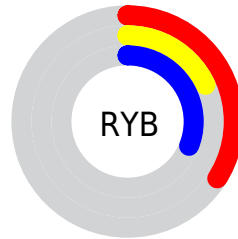

Details

The CIELCh color **25, 27.283, 334.016** is a dark color, and the websafe version is hex **663366**. A complement of this color would be **33, 27.227, 147.195**, and the grayscale version is **26, 0.004, 296.813**.

A 20% lighter version of the original color is **45, 27.398, 334.113**, and **5, 27.108, 333.301** is the 20% darker color. If you saturate the color by 10%, you get **23, 32.285, 334.707**, and if you desaturate by 10%, it is **27, 21.872, 333.352**.

Distribution

Red (34%)

Green (18%)

Blue (31%)

Red (34%)

Yellow (18%)

Blue (31%)

Cyan (0%)

Magenta (48%)

Yellow (10%)

Black (66%)

Cyan (66%)

Magenta (82%)

Yellow (70%)

Brightness & Saturation Gradients

These gradients show how the CIELCh color 25, 27.283, 334.016 changes by changing the brightness by 10 percent. The first figure shows a shift by +10% for each color and the second figure -10%.