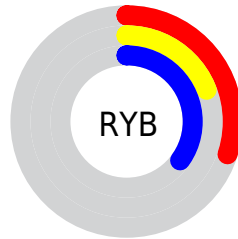

Conversions

Conversions Part 2

Format	Color
R_{YB}	77, 48, 88
Decimal	5058648
CIE _{Lab}	25.00, 21.27, -18.95
CIE _{LCh}	25, 28.491, 318.295
Yxy	4.4155, 0.2933, 0.2194
Android (android.graphics.Color)	4283248728 (0xFF4D3058)
YUV	61.2310, 13.1971, 13.8294
Hunter-Lab	21.0130, 13.3621, -12.9561

Details

The CIELCh color **25, 28.491, 318.295** is a dark color, and the websafe version is hex **663366**. A complement of this color would be **34, 27.721, 134.378**, and the grayscale version is **26, 0.004, 296.813**.

A 20% lighter version of the original color is **45, 28.358, 318.414**, and **5, 28.384, 318.492** is the 20% darker color. If you saturate the color by 10%, you get **23, 34.584, 318.627**, and if you desaturate by 10%, it is **28, 22.202, 317.917**.

Distribution

-  Red (30%)
-  Green (19%)
-  Blue (35%)

-  Red (30%)
-  Yellow (19%)
-  Blue (35%)

-  Cyan (12%)
-  Magenta (45%)
-  Yellow (0%)
-  Black (65%)

-  Cyan (70%)
-  Magenta (81%)
-  Yellow (65%)