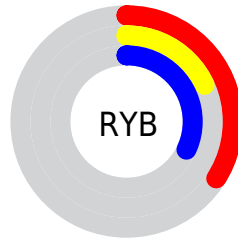

## Conversions Part 2

<b>Format</b>	<b>Color</b>
<b>R<sub>YB</sub></b>	86, 45, 82
Decimal	5647698
CIE <sub>Lab</sub>	25.00, 24.97, -14.57
CIE <sub>LCh</sub>	25, 28.906, 329.735
Yxy	4.4155, 0.3268, 0.2313
Android (android.graphics.Color)	4283837778 (0xFF562D52)
YUV	61.4770, 10.1178, 21.5067
Hunter-Lab	21.0130, 16.2220, -9.0906

# Details

The CIELCh color  $25, 28.906, 329.735$  is a dark color, and the websafe version is hex  $663366$ . A complement of this color would be  $33, 28.987, 143.637$ , and the grayscale version is  $26, 0.004, 296.813$ .

A 20% lighter version of the original color is  $45, 29.311, 329.479$ , and  $5, 28.765, 330.302$  is the 20% darker color. If you saturate the color by 10%, you get  $23, 34.276, 330.249$ , and if you desaturate by 10%, it is  $27, 23.110, 329.205$ .

# Distribution

- Red (34%)
- Green (18%)
- Blue (32%)

- Red (34%)
- Yellow (18%)
- Blue (32%)

- Cyan (0%)
- Magenta (48%)
- Yellow (5%)
- Black (66%)

- Cyan (66%)
- Magenta (82%)
- Yellow (68%)