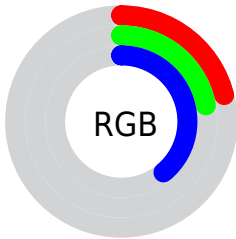

Distribution

- Red (21%)
- Green (22%)
- Blue (39%)