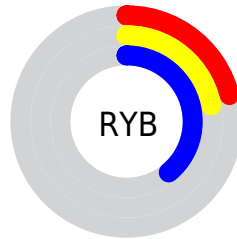

## Conversions Part 2

<b>Format</b>	<b>Color</b>
<b>R<sub>YB</sub></b>	54, 55, 99
Decimal	3553123
CIE <sub>Lab</sub>	25.00, 12.32, -26.21
CIE <sub>LCh</sub>	25, 28.960, 295.186
Yxy	4.4155, 0.2342, 0.2013
Android (android.graphics.Color)	4281743203 (0xFF363763)
YUV	59.7170, 19.3665, -5.0138
Hunter-Lab	21.0130, 6.8683, -20.2279

# Details

The CIELCh color **25, 28.960, 295.186** is a dark color, and the websafe version is hex **333366**. A complement of this color would be **41, 26.016, 105.120**, and the grayscale version is **25, 0.004, 296.813**.

A 20% lighter version of the original color is **45, 28.684, 294.730**, and **5, 29.084, 295.355** is the 20% darker color. If you saturate the color by 10%, you get **21, 36.021, 297.065**, and if you desaturate by 10%, it is **29, 22.146, 293.530**.

# Distribution

-  Red (21%)
-  Green (22%)
-  Blue (39%)

-  Red (21%)
-  Yellow (22%)
-  Blue (39%)

-  Cyan (45%)
-  Magenta (44%)
-  Yellow (0%)
-  Black (61%)

-  Cyan (79%)
-  Magenta (78%)
-  Yellow (61%)