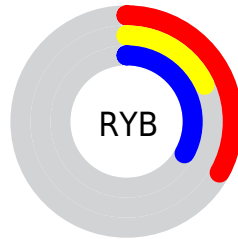

## Conversions Part 2

Format	Color
R <sub>Y</sub> B	84, 45, 85
Decimal	5516629
CIE Lab	25.00, 24.89, -16.80
CIE LCh	25, 30.033, 325.983
Yxy	4.4155, 0.3153, 0.2234
Android (android.graphics.Color)	4283706709 (0xFF542D55)
YUV	61.2210, 11.7230, 19.9772
Hunter-Lab	21.0130, 16.1647, -11.0101

# Details

The CIELCh color **25, 30.033, 325.983** is a dark color, and the websafe version is hex **663366**. A complement of this color would be **32, 30.057, 140.562**, and the grayscale version is **26, 0.004, 296.813**.

A 20% lighter version of the original color is **45, 30.289, 326.104**, and **5, 30.049, 325.884** is the 20% darker color. If you saturate the color by 10%, you get **23, 35.775, 326.377**, and if you desaturate by 10%, it is **27, 23.879, 325.545**.

# Distribution

- Red (33%)
- Green (18%)
- Blue (33%)

- Red (33%)
- Yellow (18%)
- Blue (33%)

- Cyan (1%)
- Magenta (47%)
- Yellow (0%)
- Black (67%)

- Cyan (67%)
- Magenta (82%)
- Yellow (67%)