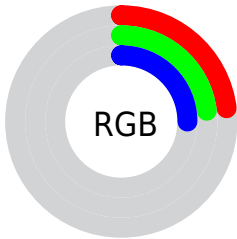

Distribution

- Red (23%)
- Green (23%)
- Blue (25%)