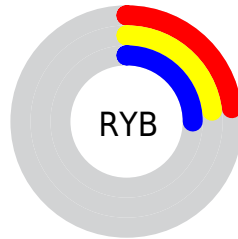

## Conversions Part 2

Format	Color
<a href="#">RYB</a>	<a href="#">58, 59, 64</a>
Decimal	<a href="#">3816256</a>
CIELab	<a href="#">25.00, 0.76, -3.23</a>
CIELCh	<a href="#">25, 3.319, 283.297</a>
Yxy	<a href="#">4.4155, 0.3002, 0.3117</a>
Android (android.graphics.Color)	<a href="#">4282006336 (0xFF3A3B40)</a>
YUV	<a href="#">59.2710, 2.3314, -1.1147</a>
Hunter-Lab	<a href="#">21.0130, -0.6583, -0.8020</a>

# Details

The CIELCh color **25, 3.319, 283.297** is a dark color, and the websafe version is hex **333333**. A complement of this color would be **27, 3.277, 101.408**, and the grayscale version is **25, 0.004, 296.813**.

A 20% lighter version of the original color is **45, 3.600, 284.312**, and **5, 3.790, 284.585** is the 20% darker color. If you saturate the color by 10%, you get **23, 6.955, 284.429**, and if you desaturate by 10%, it is **27, 0.220, 101.982**.

# Distribution

-  Red (23%)
-  Green (23%)
-  Blue (25%)

-  Red (23%)
-  Yellow (23%)
-  Blue (25%)

-  Cyan (9%)
-  Magenta (8%)
-  Yellow (0%)
-  Black (75%)

-  Cyan (77%)
-  Magenta (77%)
-  Yellow (75%)