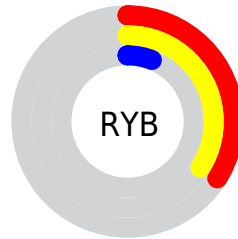

Details

The CIELCh color **25, 30.402, 65.769** is a dark color, and the websafe version is hex **663300**. A complement of this color would be **21, 24.796, 273.280**, and the grayscale version is **24, 0.004, 296.813**.

A 20% lighter version of the original color is **45, 30.552, 66.637**, and **5, 15.185, 30.115** is the 20% darker color. If you saturate the color by 10%, you get **24, 33.870, 64.042**, and if you desaturate by 10%, it is **26, 26.412, 67.111**.

Distribution

Red (34%)

Green (20%)

Blue (6%)

Red (34%)

Yellow (34%)

Blue (6%)

Cyan (0%)