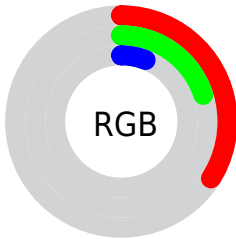

Distribution

Red (34%)

Green (20%)

Blue (6%)