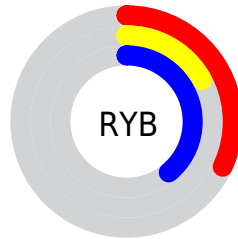

Conversions

Conversions Part 2

Format	Color
R_{YB}	82, 43, 99
Decimal	5385059
CIE _{Lab}	25.00, 28.65, -25.98
CIE _{LCh}	25, 38.677, 317.796
Yxy	4.4155, 0.2827, 0.1895
Android (android.graphics.Color)	4283575139 (0xFF522B63)
YUV	61.0450, 18.7118, 18.3775
Hunter-Lab	21.0130, 19.1794, -19.9855

Details

The CIELCh color **25, 38.677, 317.796** is a dark color, and the websafe version is hex **663366**. A complement of this color would be **38, 37.224, 132.938**, and the grayscale version is **26, 0.004, 296.813**.

A 20% lighter version of the original color is **45, 38.822, 317.922**, and **5, 37.338, 317.299** is the 20% darker color. If you saturate the color by 10%, you get **22, 44.893, 318.040**, and if you desaturate by 10%, it is **28, 32.013, 317.465**.

Distribution

-  Red (32%)
-  Green (17%)
-  Blue (39%)

-  Red (32%)
-  Yellow (17%)
-  Blue (39%)

-  Cyan (17%)
-  Magenta (57%)
-  Yellow (0%)
-  Black (61%)

-  Cyan (68%)
-  Magenta (83%)
-  Yellow (61%)