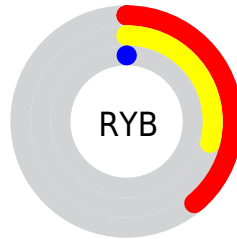

- Red (39%)
- Yellow (29%)
- Blue (0%)