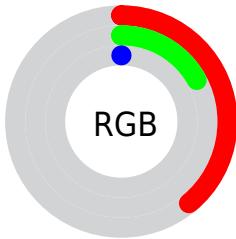

Distribution

- Red (39%)
- Green (17%)
- Blue (0%)