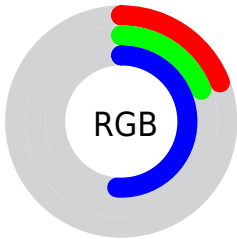

Distribution

- Red (19%)
- Green (19%)
- Blue (51%)