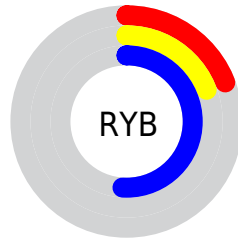

## Conversions Part 2

<b>Format</b>	<b>Color</b>
<b>R<sub>YB</sub></b>	49, 49, 130
Decimal	3223938
CIE <sub>Lab</sub>	25.00, 26.02, -45.79
CIE <sub>LCh</sub>	25, 52.665, 299.609
Yxy	4.4155, 0.1964, 0.1369
Android (android.graphics.Color)	4281414018 (0xFF313182)
YUV	58.2340, 35.3806, -8.0982
Hunter-Lab	21.0130, 17.0575, -45.9770

# Details

The CIELCh color **25, 52.665, 299.609** is a dark color, and the websafe version is hex **333399**. A complement of this color would be **53, 44.004, 104.561**, and the grayscale version is **24, 0.004, 296.813**.

A 20% lighter version of the original color is **45, 53.053, 299.729**, and **7, 52.132, 303.334** is the 20% darker color. If you saturate the color by 10%, you get **21, 61.796, 301.749**, and if you desaturate by 10%, it is **29, 43.460, 297.546**.

# Distribution

-  Red (19%)
-  Green (19%)
-  Blue (51%)

-  Red (19%)
-  Yellow (19%)
-  Blue (51%)

-  Cyan (63%)
-  Magenta (62%)
-  Yellow (0%)
-  Black (49%)

-  Cyan (81%)
-  Magenta (81%)
-  Yellow (49%)