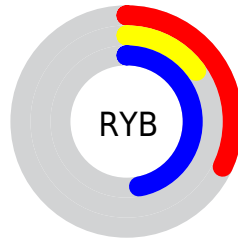

- Red (32%)
- Yellow (15%)
- Blue (47%)