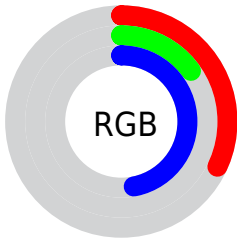

Distribution

- Red (32%)
- Green (15%)
- Blue (47%)