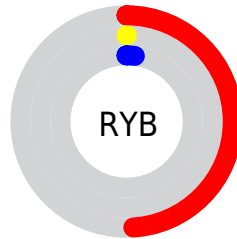

A 20% lighter version of the original color is **45, 59.105, 37.199**, and **11, 34.861, 28.375** is the 20% darker color. If you saturate the color by 10%, you get **25, 59.517, 37.280**, and if you desaturate by 10%, it is **26, 54.580, 34.604**.

Distribution

Red (49%)

Green (0%)

Blue (2%)

Red (49%)

Yellow (0%)

Blue (2%)

Cyan (0%)