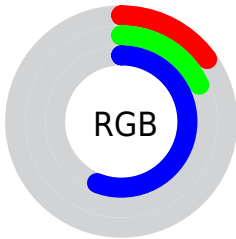

Distribution

- Red (15%)
- Green (18%)
- Blue (56%)