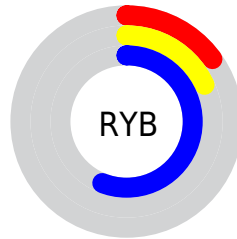

- Red (15%)
- Yellow (18%)
- Blue (56%)