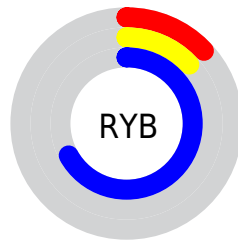

## Conversions Part 2

<b>Format</b>	<b>Color</b>
<b>R<sub>YB</sub></b>	33, 34, 172
Decimal	2171564
CIE <sub>Lab</sub>	25.00, 47.74, -71.71
CIE <sub>LCh</sub>	25, 86.143, 303.652
Yxy	4.4155, 0.1644, 0.0844
Android (android.graphics.Color)	4280361644 (0xFF2122AC)
YUV	49.4330, 60.4255, -14.4117
Hunter-Lab	21.0130, 36.2729, -96.1732

# Details

The CIELCh color **25, 86.143, 303.652** is a dark color, and the websafe version is hex **330099**. A complement of this color would be **68, 66.032, 102.909**, and the grayscale version is **20, 0.004, 296.813**.

A 20% lighter version of the original color is **45, 86.079, 303.622**, and **11, 75.718, 306.287** is the 20% darker color. If you saturate the color by 10%, you get **22, 94.314, 305.259**, and if you desaturate by 10%, it is **29, 75.630, 301.579**.

# Distribution

- Red (13%)
- Green (13%)
- Blue (67%)

- Red (13%)
- Yellow (13%)
- Blue (67%)

- Cyan (81%)
- Magenta (80%)
- Yellow (0%)
- Black (33%)

- Cyan (87%)
- Magenta (87%)
- Yellow (33%)