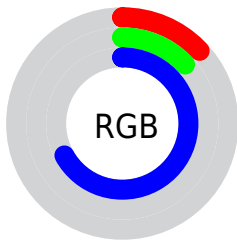

Distribution

- Red (13%)
- Green (13%)
- Blue (67%)