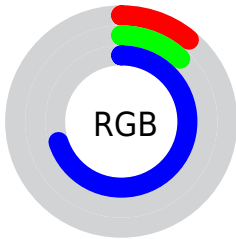

Distribution

- Red (11%)
- Green (12%)
- Blue (70%)