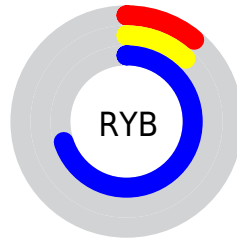

- Red (11%)
- Yellow (12%)
- Blue (70%)